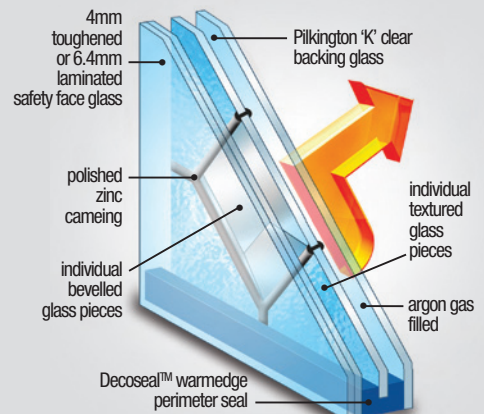

Choice of frame profile

As well as a choice of doorstyle, colour and decorative glass, you can now also choose from one of our two frame options to complete your preferred look. The frame is also available in a matching foil to our Gold Oak and Rose Wood finish doors.

Chamfered

Sculptured

Triple glazed glass for added performance

Our triple glazed Clarity, Diamond Cut, Elegance, Flair, Prairie, Royale and Simplicity designs combine great aesthetics with high performance, offering improved sound and thermal insulating qualities.