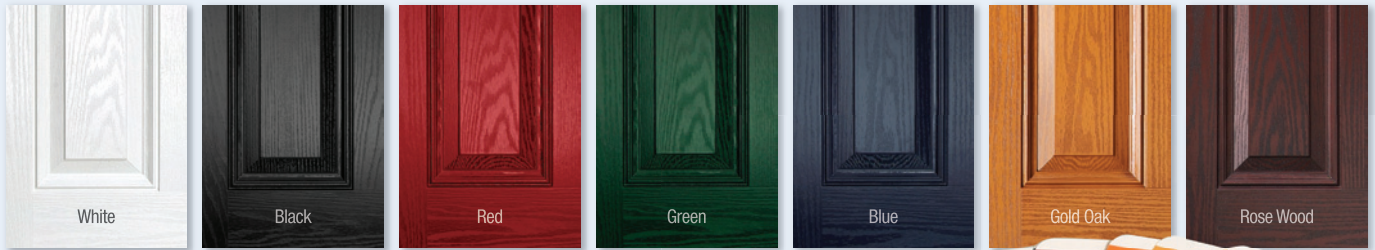

Choice of standard door colours

All the door styles are available in the following 7 woodgrain colours:

Choice of bespoke door colours

Our new colourbonding service is now available for both door slabs and frames.

Choice of frame profile

As well as a choice of doorstyle, colour and decorative glass, you can now also choose from one of our two frame options to complete your preferred look. The frame is also available in a matching foil to our Gold Oak and Rose Wood finish doors.