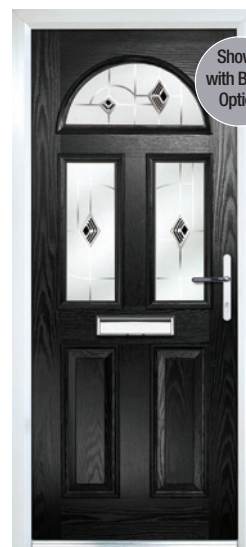

Esprit Door with Brilliance Glass

Esprit Door with Roma Glass

Esprit Door with Cosmo Glass

Shown with Red Option

Esprit Door with Diamonds Glass

Zinc Option also Available

Tuscan 3 Door with Brass Clarity Glass
(Can also be ordered as Tuscan 1)

Tuscan 3 Door with Elegance Glass
(Can also be ordered as Tuscan 1)

Tuscan 3 Door with Geo Glass
(Can also be ordered as Tuscan 1)

Shown with Blue Option

Tuscan 3 Door with Diamonds Glass
(Can also be ordered as Tuscan 1)

Shown with Black Option

Tuscan 3 Door with Murano Glass
(Can also be ordered as Tuscan 1)

Mulsanne Door with Diamond Cut Glass

Mulsanne Door with Royale Glass

Mulsanne Door with Elegance Glass

Mulsanne Door with Simplicity Glass