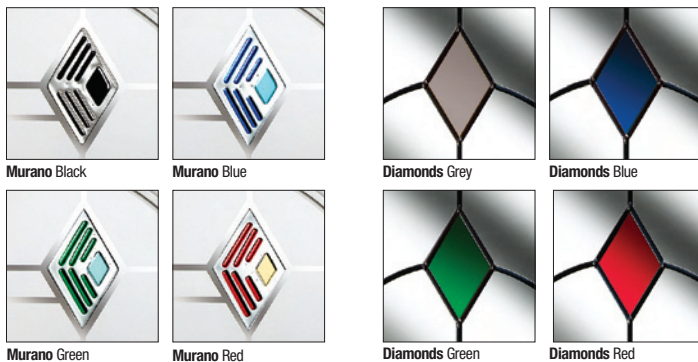

Choice of decorative glass colour

Security and door furniture

- CE Compliant
- Pass 23/24 tested
- All glass EN1279 compliant
- EN14351-1 compliant
- Yale Secure by Design approved locking system
- Fab & Fix Security Handle
- Fab & Fix Nu-mail Letterplate