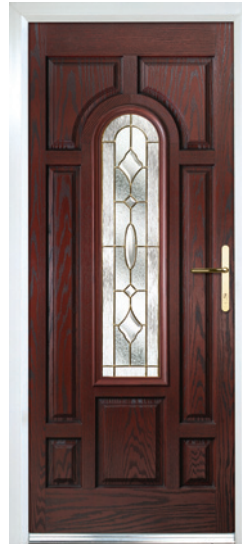

Esprit Door with Brilliance Glass

Esprit Door with Roma Glass

Esprit Door with Cosmo Glass

Shown with Red Option

Esprit Door with Diamonds Glass

Zinc Option also Available

Tuscan 3 Door with Brass Clarity Glass
(Can also be ordered as Tuscan 1)

Tuscan 3 Door with Elegance Glass
(Can also be ordered as Tuscan 1)

Tuscan 3 Door with Geo Glass
(Can also be ordered as Tuscan 1)

Shown with Blue Option

Tuscan 3 Door with Diamonds Glass
(Can also be ordered as Tuscan 1)

Shown with Black Option

Tuscan 3 Door with Murano Glass
(Can also be ordered as Tuscan 1)

Mulsanne Door with Diamond Cut Glass

Mulsanne Door with Royale Glass

Mulsanne Door with Elegance Glass

Mulsanne Door with Simplicity Glass

Snipe Door with Elegance Glass

Arrage Door with Elegance Glass

Aprilla Door with Murano Glass

Volante Door with Elegance Glass

Vanquish Door with Brass Clarity Glass

Snipe Door with Diamond Cut Glass

Camarque 4 Door with Prairie Glass