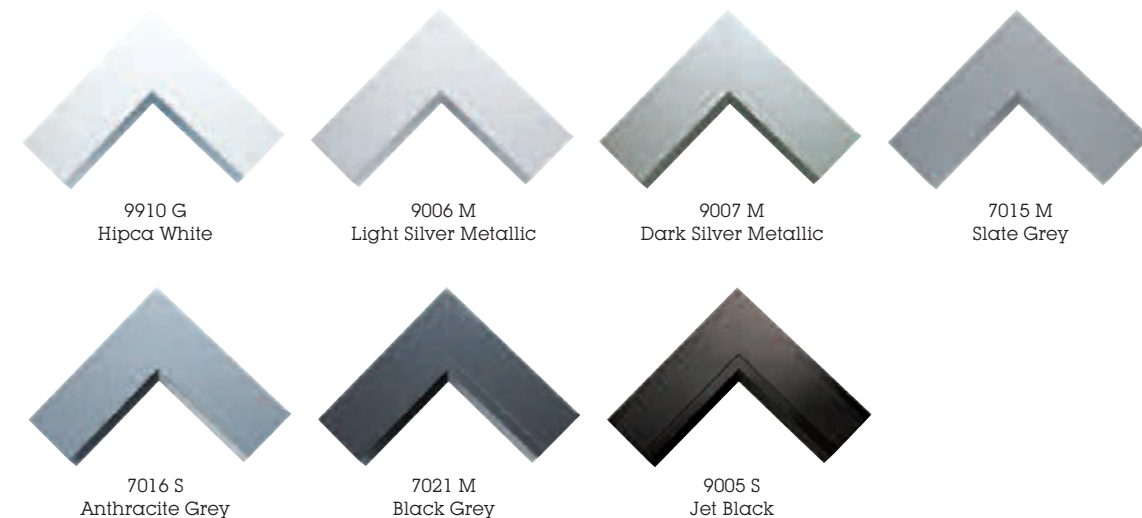

Origin Easifold doors are coated with an ultra durable polyester powder manufactured by Interpon, the world leader. With all this choice and the scope to have doors with different colours inside and out, your options are virtually limitless.

Bespoke Colour options.

For those wishing to explore a wider range of options, take time to choose from hundreds of bespoke colours, making your Origin Easifold doors everything you ever dreamt of.

We are even able to meet your deadlines with this vast range. Just let us know your outline design ahead of time and confirm exact sizes when you are ready and we will manufacture according to your schedule, guaranteed.

Don't let your demanding deadlines compromise your design.

Here is a selection of some of our most popular colour options, available on the 'Your lead time, NOT ours' service. Order your doors in any one of these 10 popular colours and we will manufacture according to your schedule, guaranteed.