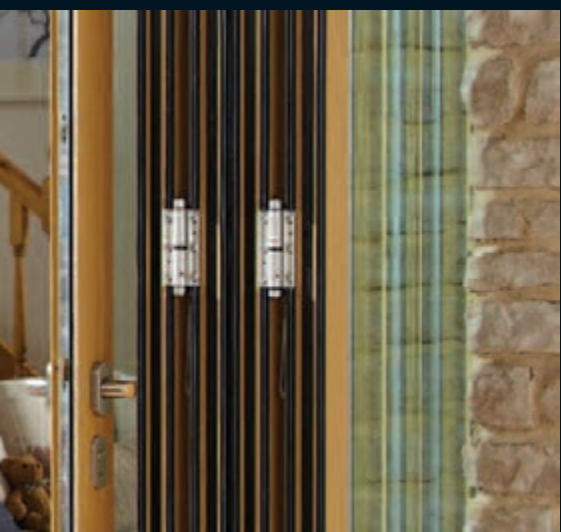

Find out more

Nothing is more important than safety and comfort in your home. That's why we've designed them into every Origin product.

The Easifold door comes with a bespoke 'finger safe' gasket between each door leaf, which ensures that even when they are fully open and folded to their maximum extent, there is no gap for little fingers to get trapped in.

Cleverly the lead door is prevented from slamming or being caught by gusts of wind by a strong magnetic stay which holds the door in the open position.

The threshold design allows the bottom track to be encased in the floor and hides away the free-glide roller system to prevent little fingers from getting trapped

All in all, a unique combination of safety features.

safety first.

always.