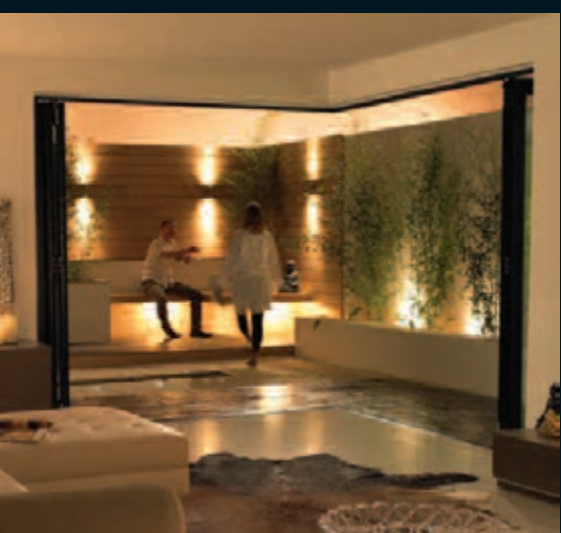

Find out more

now for something

We realise that not all houses are the same. Our UK based design teams are here to assist you, your builder and your architect to design the ultimate bi-folding door set up for your home.

Bays... Corners... Flexibility...

There are instances where a conventional door design is perfectly suitable but in the case that your room layout is slightly more unusual, we will have a configuration to suit your room – whether it be a corner set of doors at a 90° angle or even a bay set, your options on an Origin Easifold door are virtually limitless.

Turn a dark corner into a feature that floods your room with natural light to make even more of your living space.

So perhaps now is the time to see what's around the corner.

different...